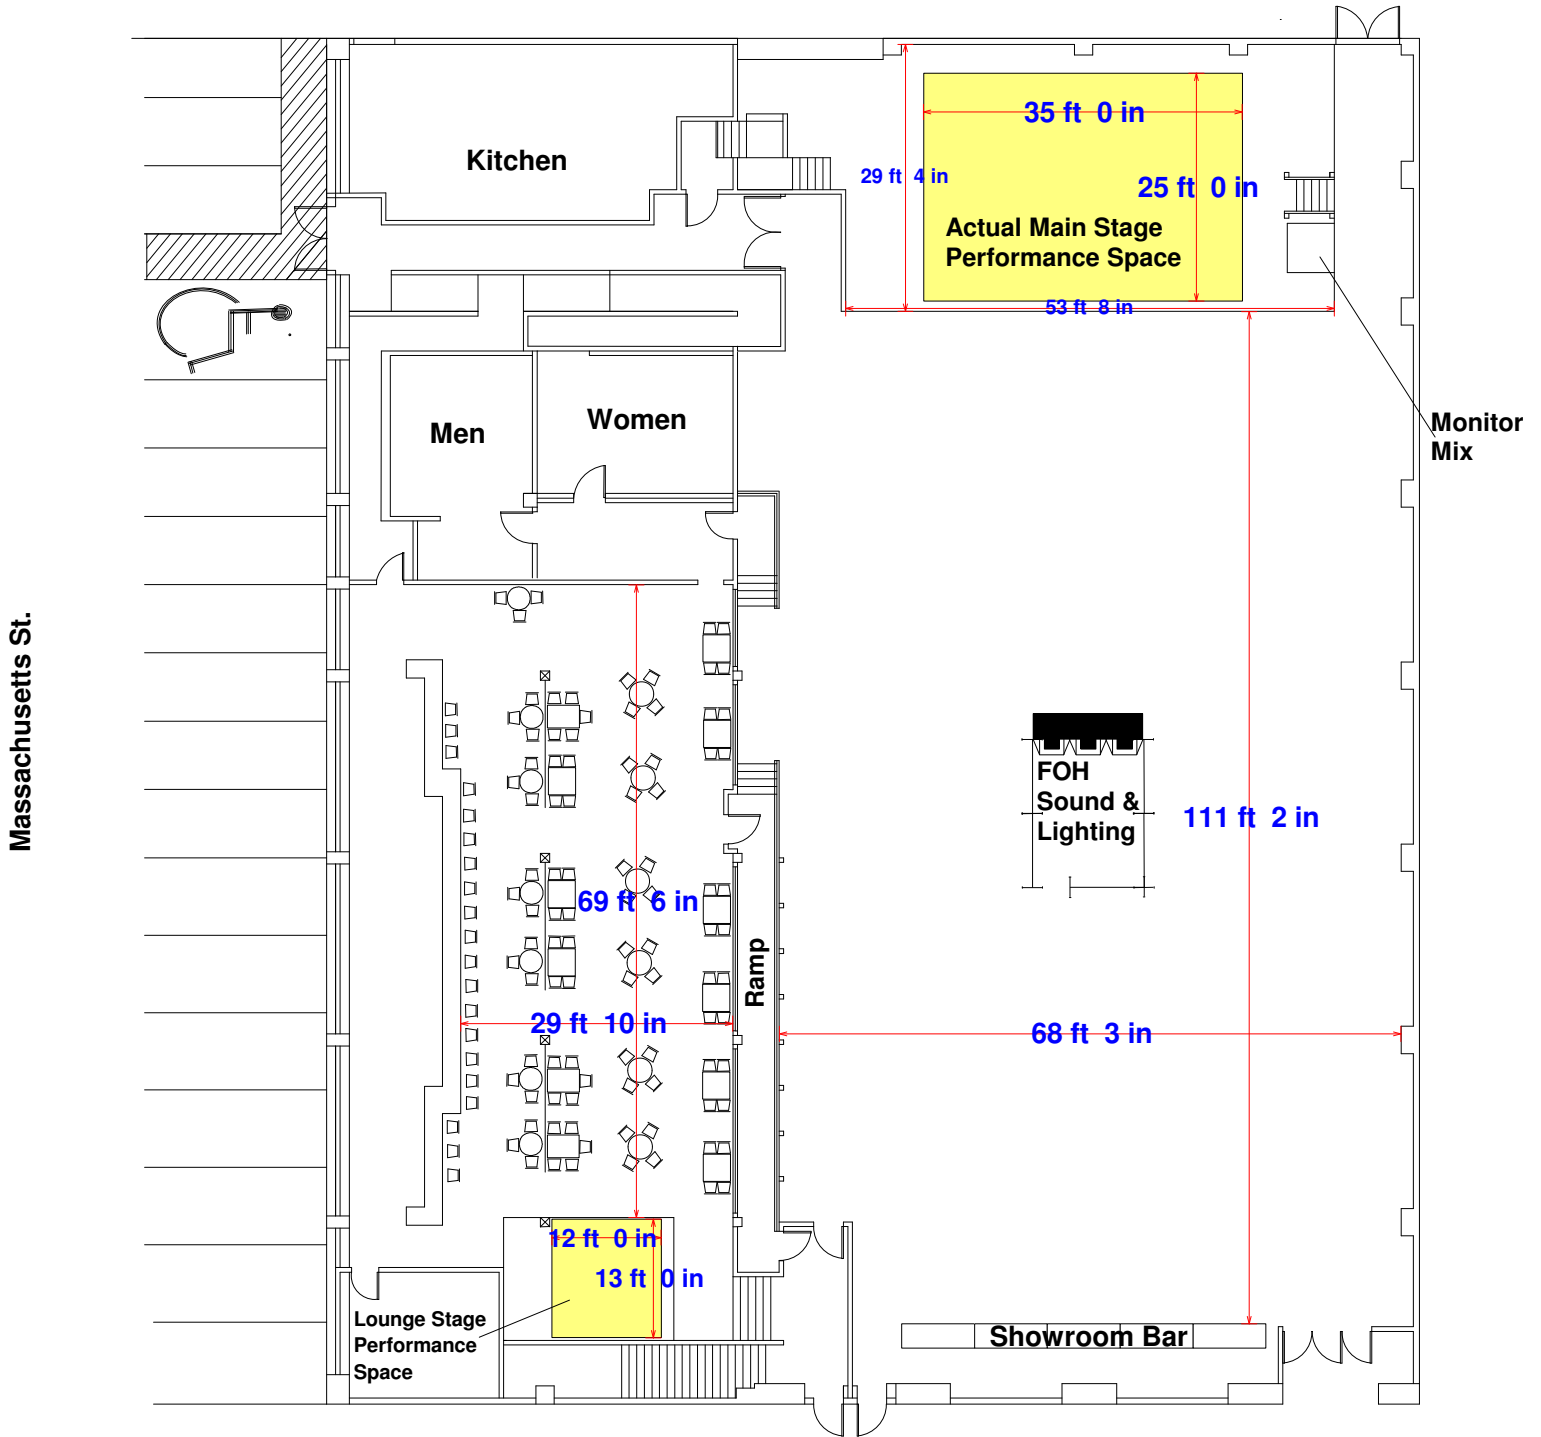

Occidental Ave. South

SHOWBOX SODO
1700 First Ave. S.
Seattle, WA 98134

1st Ave. South