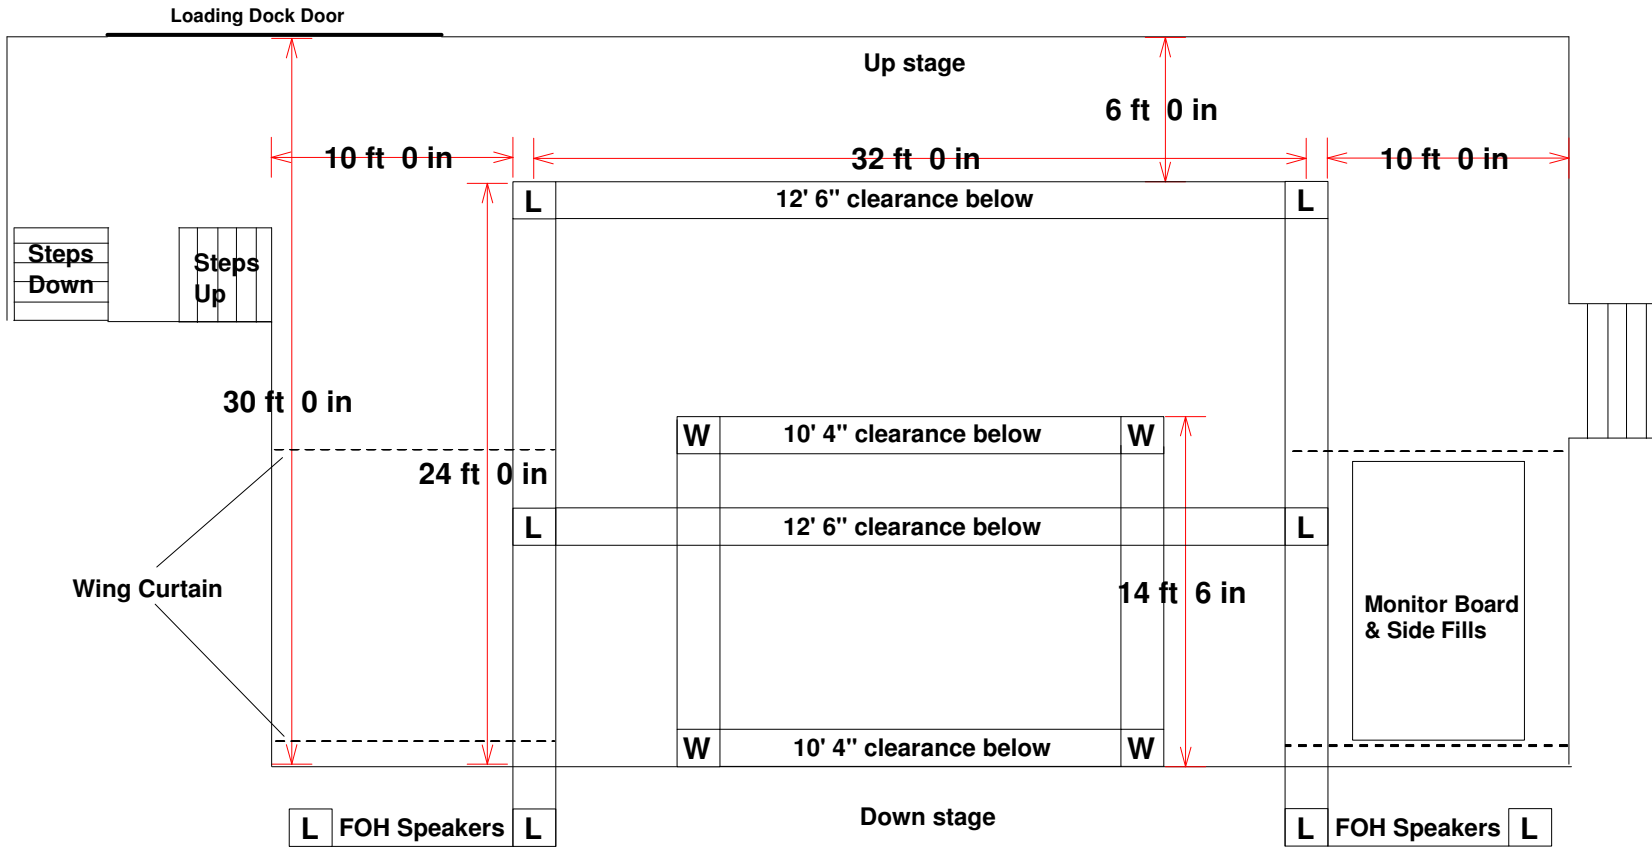

Client:  
Location:  
Room: Main Stage - Top View (Showbox SoDo)  
Prepared On: 12/01/08 13:02:20

Event Name:  
Date:  
Time:  
Prepared By: Matt Laughlin

"L" = Lighting Truss

"W" = Wood Beams

# Showbox SoDo Main Stage Top View